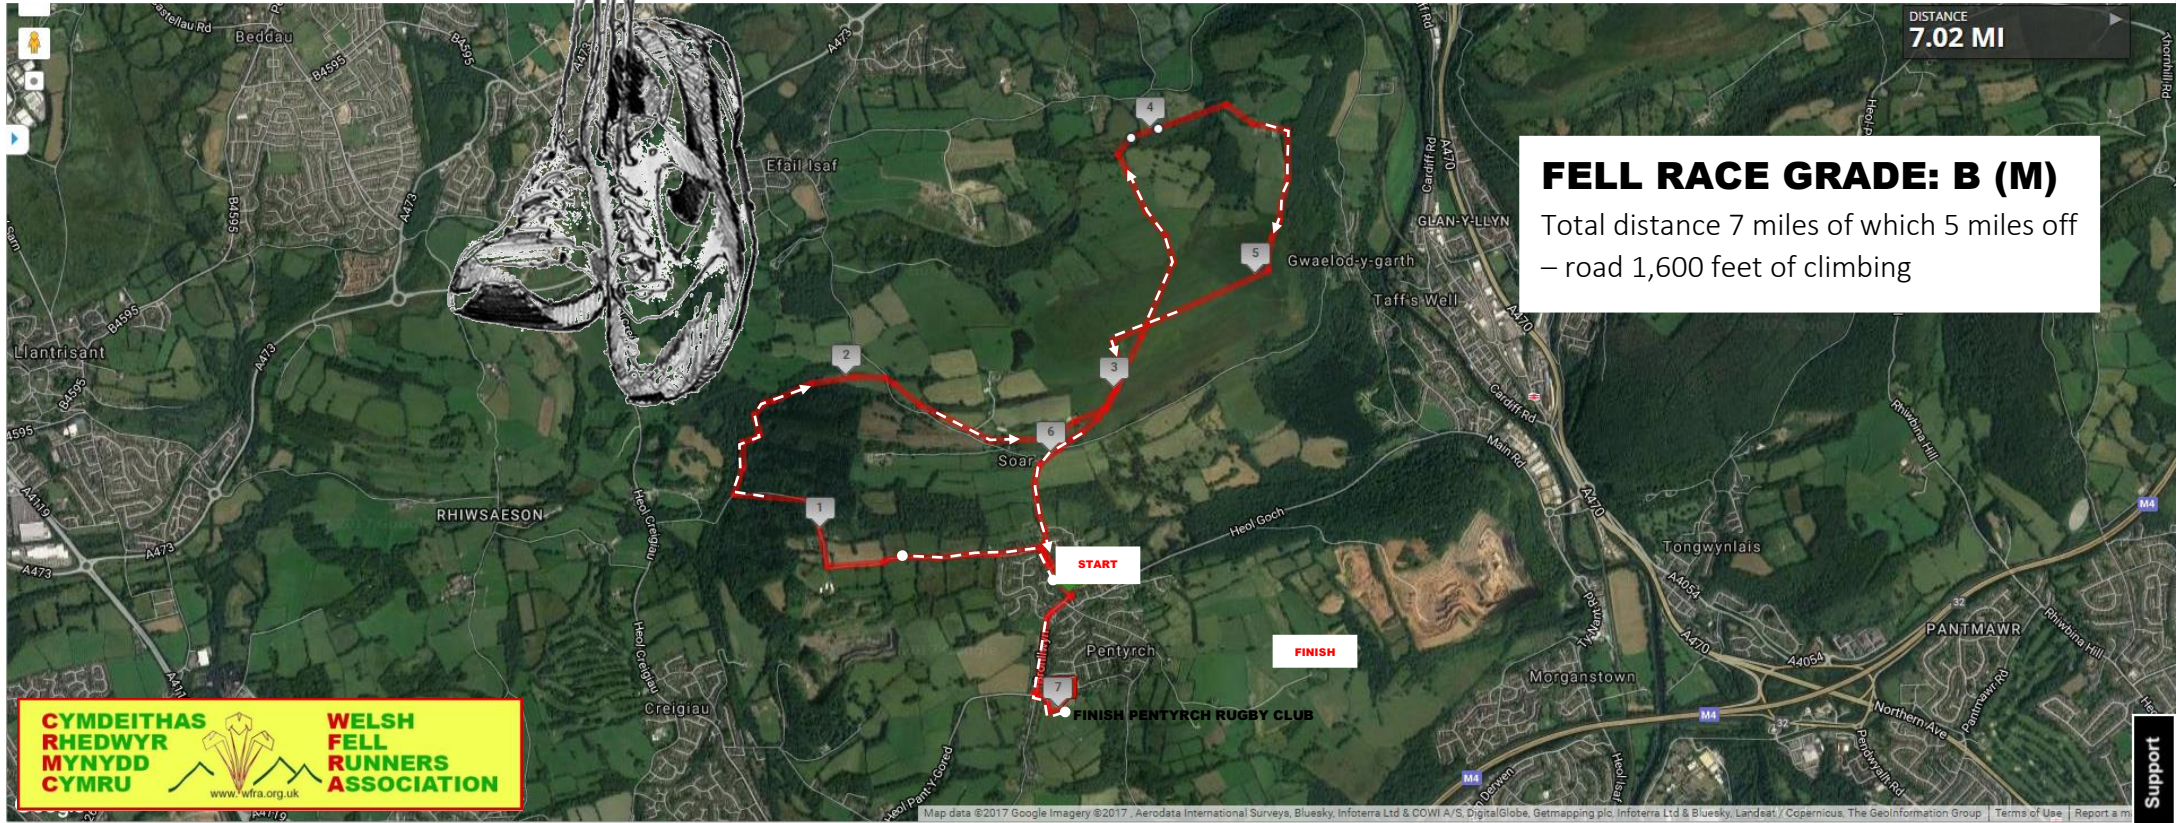

PENTYRCH HILL RACE

START MOUNTAIN ROAD 7PM

FINISH PENTYRCH RUGBY CLUB

DISTANCE
7.02 MI

FELL RACE GRADE: B (M)

Total distance 7 miles of which 5 miles off-road
– road 1,600 feet of climbing