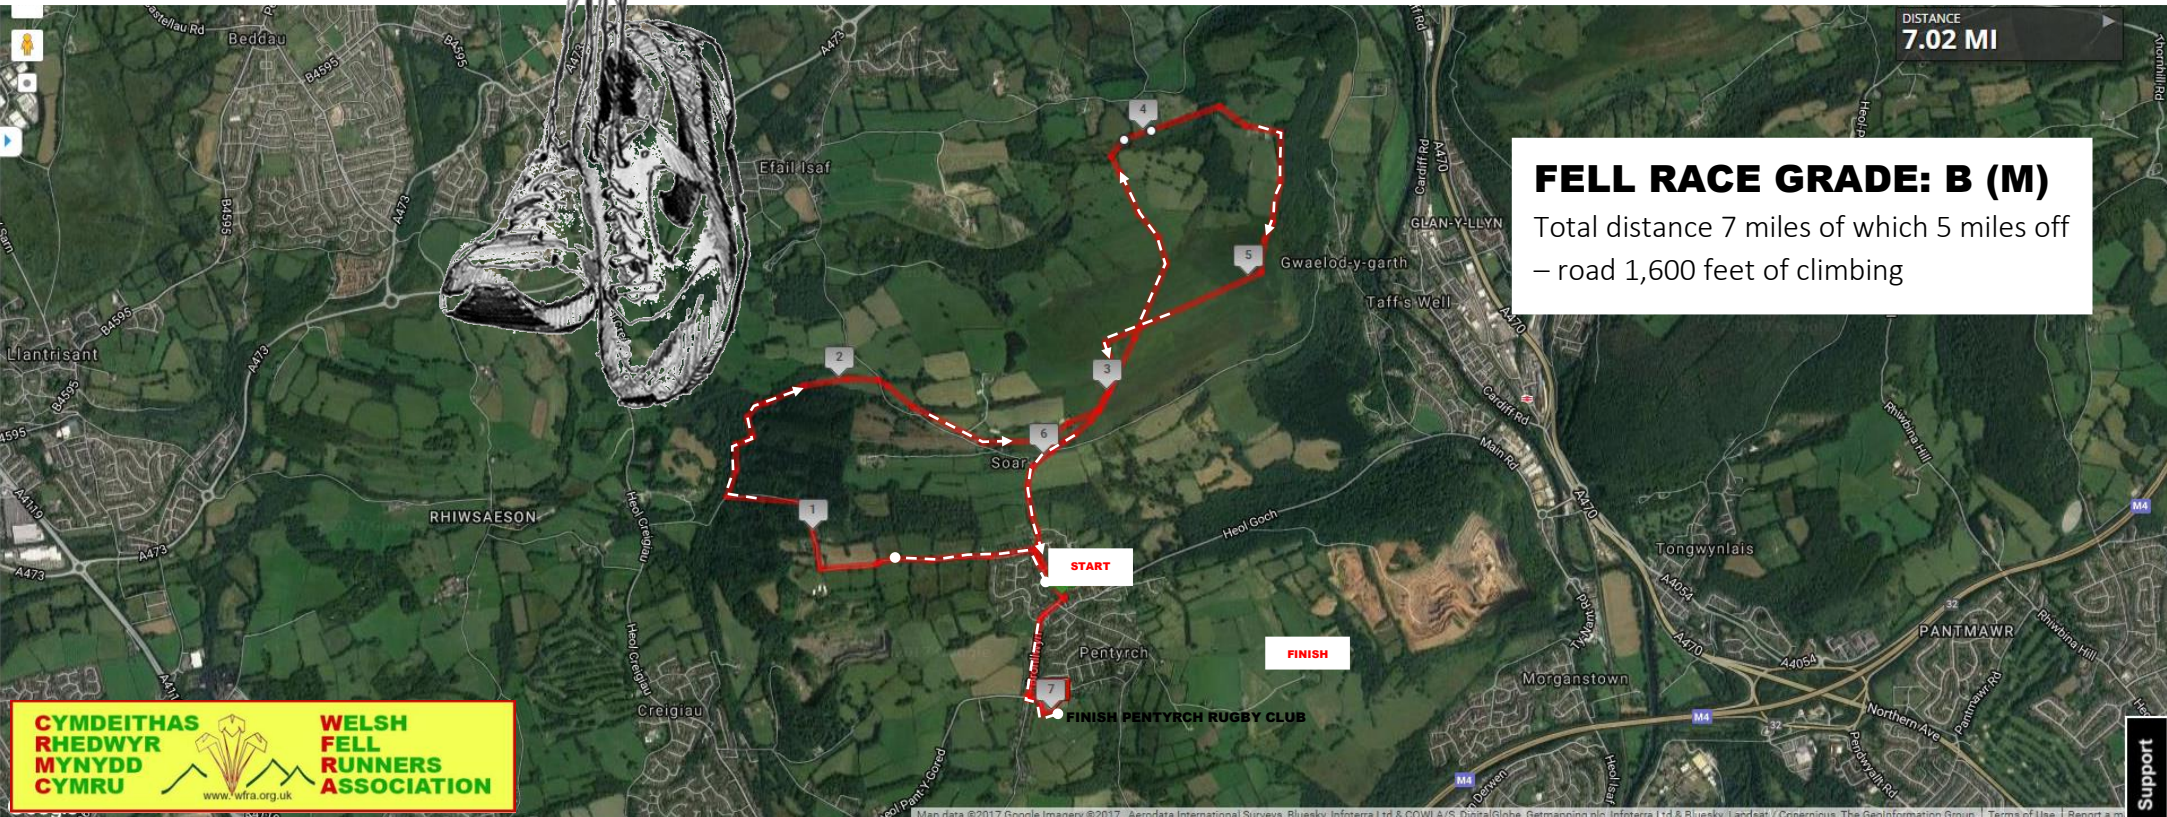

# PENTYRCH HILL RACE

**START MOUNTAIN ROAD 7PM**

**FINISH PENTYRCH RUGBY CLUB**

DISTANCE  
**7.02 MI**

**FELL RACE GRADE: B (M)**  
Total distance 7 miles of which 5 miles off  
– road 1,600 feet of climbing